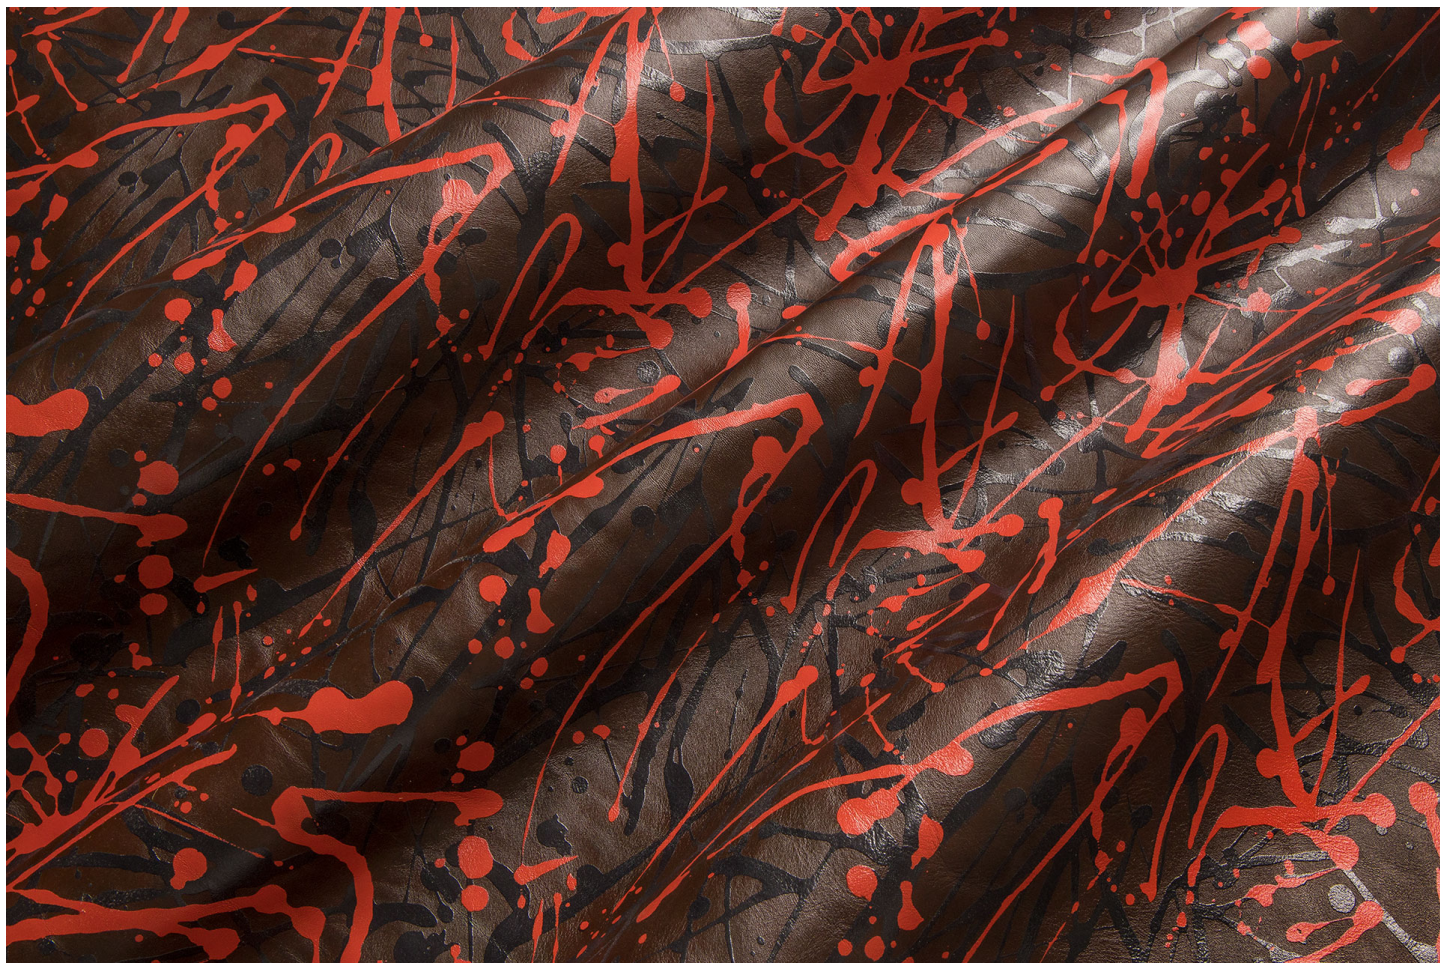

Gaiole Visual / Gaiole Visual - 203

Completely vegetable tanning, nappa soft, greased

LEATHER
Shoulder

THICKNESS
1.4-1.5

APPLICATIONS
Belts
Footwear
Leathergoods

COLORS

Chlorophyll

Coral

Sand

Sky

Stone

Sun

DISCLAIMER: I colori delle immagini di questo catalogo possono differire dalla resa su pelle. The colours of the images of this catalogue may differ from the way they appear on the leather.