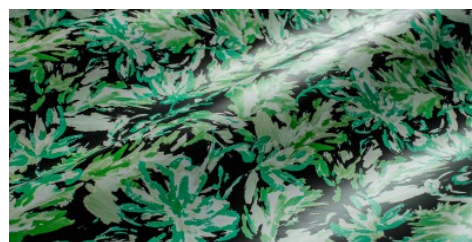

**Gaiole Visual / Gaiole Visual - 205**

Completely vegetable tanning, semi-rigid. Digital print.

**LEATHER**  
Shoulder

**THICKNESS**  
1.4-1.5

**APPLICATIONS**  
Belts  
Footwear  
Leathergoods

**COLORS**

Chlorophyll

Coral

Fir Green

Sky

Sun

BW

DISCLAIMER: I colori delle immagini di questo catalogo possono differire dalla resa su pelle. The colours of the images of this catalogue may differ from the way they appear on the leather.