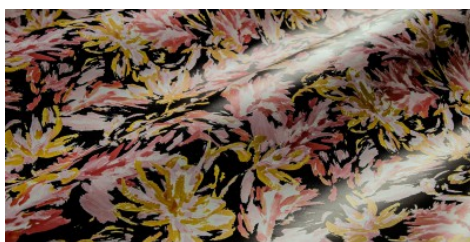

**Gaiole Visual / Gaiole Visual - 205**

Completely vegetable tanning, semi-rigid. Digital print.

**LEATHER**  
Shoulder

**THICKNESS**  
1.4-1.5

**APPLICATIONS**  
Belts  
Footwear  
Leathergoods

**COLORS**

Chlorophyll

Coral

Fir Green

Sky

Sun

BW

DISCLAIMER: I colori delle immagini di questo catalogo possono differire dalla resa su pelle. The colours of the images of this catalogue may differ from the way they appear on the leather.