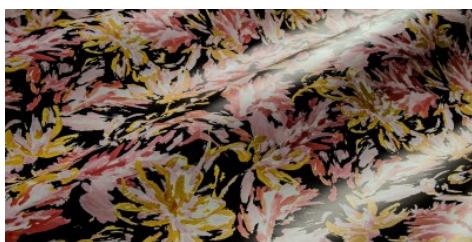

**Gaiole Visual / Gaiole Visual - 205**

Completely vegetable tanning, semi-rigid. Digital print.

**LEATHER**  
Shoulder

**THICKNESS**  
1.4-1.5

**APPLICATIONS**  
Belts  
Footwear  
Leathergoods

**COLORS**

Chlorophyll

Coral

Fir Green

Sky

Sun

BW

DISCLAIMER: I colori delle immagini di questo catalogo possono differire dalla resa su pelle. The colours of the images of this catalogue may differ from the way they appear on the leather.