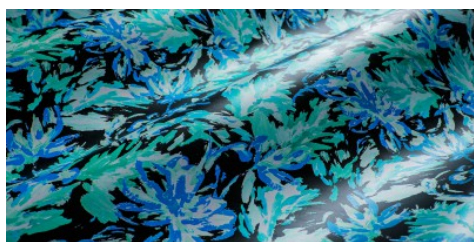

**Gaiole Visual / Gaiole Visual - 205**

Completely vegetable tanning, semi-rigid. Digital print.

**LEATHER**  
Shoulder

**THICKNESS**  
1.4-1.5

**APPLICATIONS**  
Belts  
Footwear  
Leathergoods

**COLORS**

Chlorophyll

Coral

Fir Green

Sky

Sun

BW

DISCLAIMER: I colori delle immagini di questo catalogo possono differire dalla resa su pelle. The colours of the images of this catalogue may differ from the way they appear on the leather.