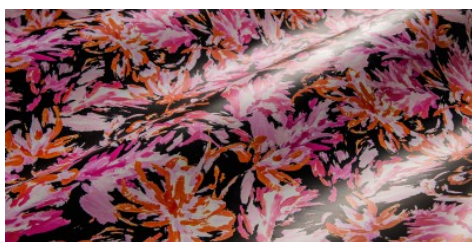

**Gaiole Visual / Gaiole Visual - 205**

Completely vegetable tanning, semi-rigid. Digital print.

**LEATHER**  
Shoulder

**THICKNESS**  
1.4-1.5

**APPLICATIONS**  
Belts  
Footwear  
Leathergoods

**COLORS**

Chlorophyll

Coral

Fir Green

Sky

Sun

BW

DISCLAIMER: I colori delle immagini di questo catalogo possono differire dalla resa su pelle. The colours of the images of this catalogue may differ from the way they appear on the leather.