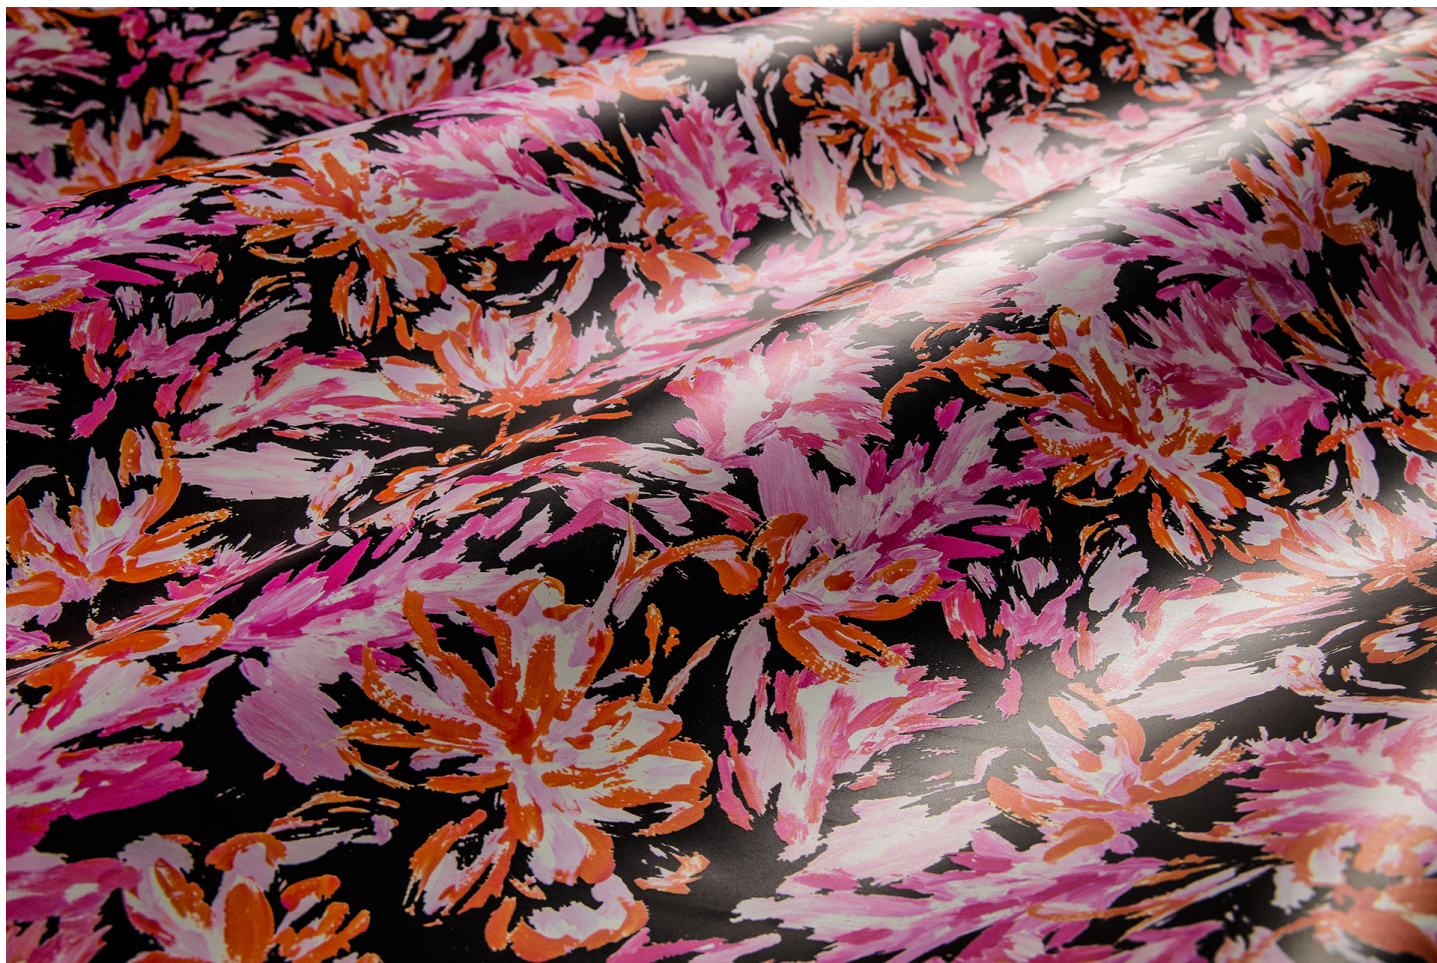

**Gaiole Visual / Gaiole Visual - 205**

Completely vegetable tanning, semi-rigid. Digital print.

**LEATHER**  
Shoulder

**THICKNESS**  
1.4-1.5

**APPLICATIONS**  
Belts  
Footwear  
Leathergoods

**COLORS**

Chlorophyll

Coral

Fir Green

Sky

Sun

BW

DISCLAIMER: I colori delle immagini di questo catalogo possono differire dalla resa su pelle. The colours of the images of this catalogue may differ from the way they appear on the leather.