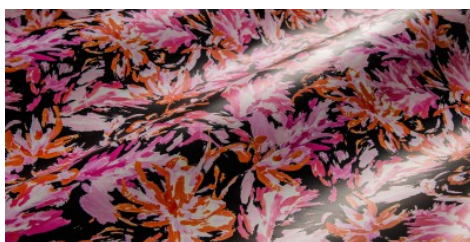

**Gaiole Visual / Gaiole Visual - 205**

Completely vegetable tanning, semi-rigid. Digital print.

**LEATHER**  
Shoulder

**THICKNESS**  
1.4-1.5

**APPLICATIONS**  
Belts  
Footwear  
Leathergoods

**COLORS**

Chlorophyll

Coral

Fir Green

Sky

Sun

BW

DISCLAIMER: I colori delle immagini di questo catalogo possono differire dalla resa su pelle. The colours of the images of this catalogue may differ from the way they appear on the leather.