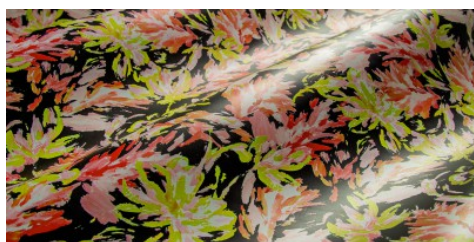

**Gaiole Visual / Gaiole Visual - 205**

Completely vegetable tanning, semi-rigid. Digital print.

**LEATHER**  
Shoulder

**THICKNESS**  
1.4-1.5

**APPLICATIONS**  
Belts  
Footwear  
Leathergoods

**COLORS**

Chlorophyll

Coral

Fir Green

Sky

Sun

BW

DISCLAIMER: I colori delle immagini di questo catalogo possono differire dalla resa su pelle. The colours of the images of this catalogue may differ from the way they appear on the leather.