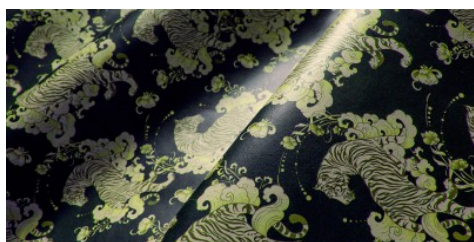

Gaiole Visual / Gaiole Visual - 206

Completely vegetable tanning, soft and full hand-feel. Digital print.

LEATHER
Shoulder

THICKNESS
1.4-1.5

APPLICATIONS
Belts
Footwear
Leathergoods

COLORS

Chlorophyll

Coral

Fir Green

Sand

Sky

Blue

DISCLAIMER: I colori delle immagini di questo catalogo possono differire dalla resa su pelle. The colours of the images of this catalogue may differ from the way they appear on the leather.