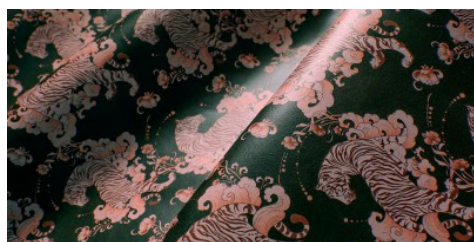

Gaiole Visual / Gaiole Visual - 206

Completely vegetable tanning, soft and full hand-feel. Digital print.

LEATHER
Shoulder

THICKNESS
1.4-1.5

APPLICATIONS
Belts
Footwear
Leathergoods

COLORS

Chlorophyll

Coral

Fir Green

Sand

Sky

Blue

DISCLAIMER: I colori delle immagini di questo catalogo possono differire dalla resa su pelle. The colours of the images of this catalogue may differ from the way they appear on the leather.