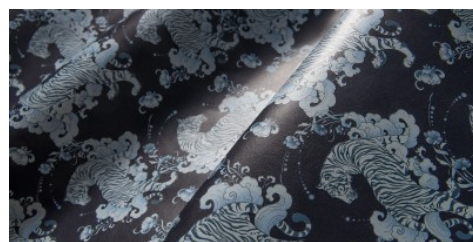

Gaiole Visual / Gaiole Visual - 206

Completely vegetable tanning, soft and full hand-feel. Digital print.

LEATHER
Shoulder

THICKNESS
1.4-1.5

APPLICATIONS
Belts
Footwear
Leathergoods

COLORS

Chlorophyll

Coral

Fir Green

Sand

Sky

Blue

DISCLAIMER: I colori delle immagini di questo catalogo possono differire dalla resa su pelle. The colours of the images of this catalogue may differ from the way they appear on the leather.