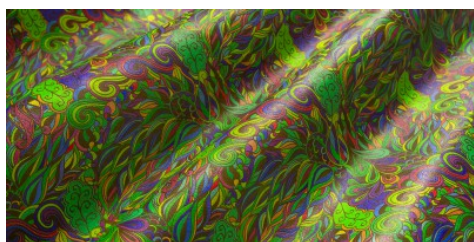

**Gaiole Visual / Gaiole Visual - 207**

Completely vegetable tanning, greased-hand. Digital print.

**LEATHER**  
Shoulder

**THICKNESS**  
1.4-1.5

**APPLICATIONS**  
Belts  
Footwear  
Leathergoods

**COLORS**

Chlorophyll

Coral

Fir Green

Peacock

Sky

Sun

DISCLAIMER: I colori delle immagini di questo catalogo possono differire dalla resa su pelle. The colours of the images of this catalogue may differ from the way they appear on the leather.