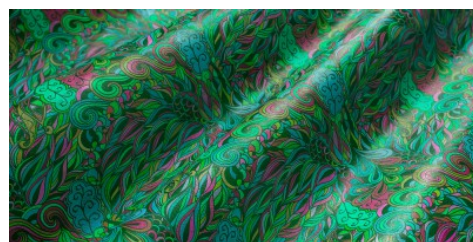

**Gaiole Visual / Gaiole Visual - 207**

Completely vegetable tanning, greased-hand. Digital print.

**LEATHER**  
Shoulder

**THICKNESS**  
1.4-1.5

**APPLICATIONS**  
Belts  
Footwear  
Leathergoods

**COLORS**

Chlorophyll

Coral

Fir Green

Peacock

Sky

Sun

DISCLAIMER: I colori delle immagini di questo catalogo possono differire dalla resa su pelle. The colours of the images of this catalogue may differ from the way they appear on the leather.