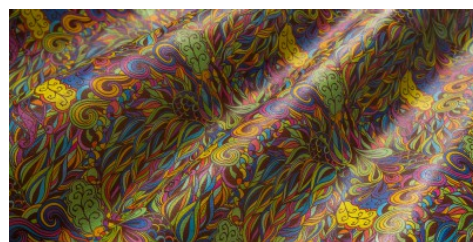

**Gaiole Visual / Gaiole Visual - 207**

Completely vegetable tanning, greased-hand. Digital print.

**LEATHER**  
Shoulder

**THICKNESS**  
1.4-1.5

**APPLICATIONS**  
Belts  
Footwear  
Leathergoods

**COLORS**

Chlorophyll

Coral

Fir Green

Peacock

Sky

Sun

DISCLAIMER: I colori delle immagini di questo catalogo possono differire dalla resa su pelle. The colours of the images of this catalogue may differ from the way they appear on the leather.