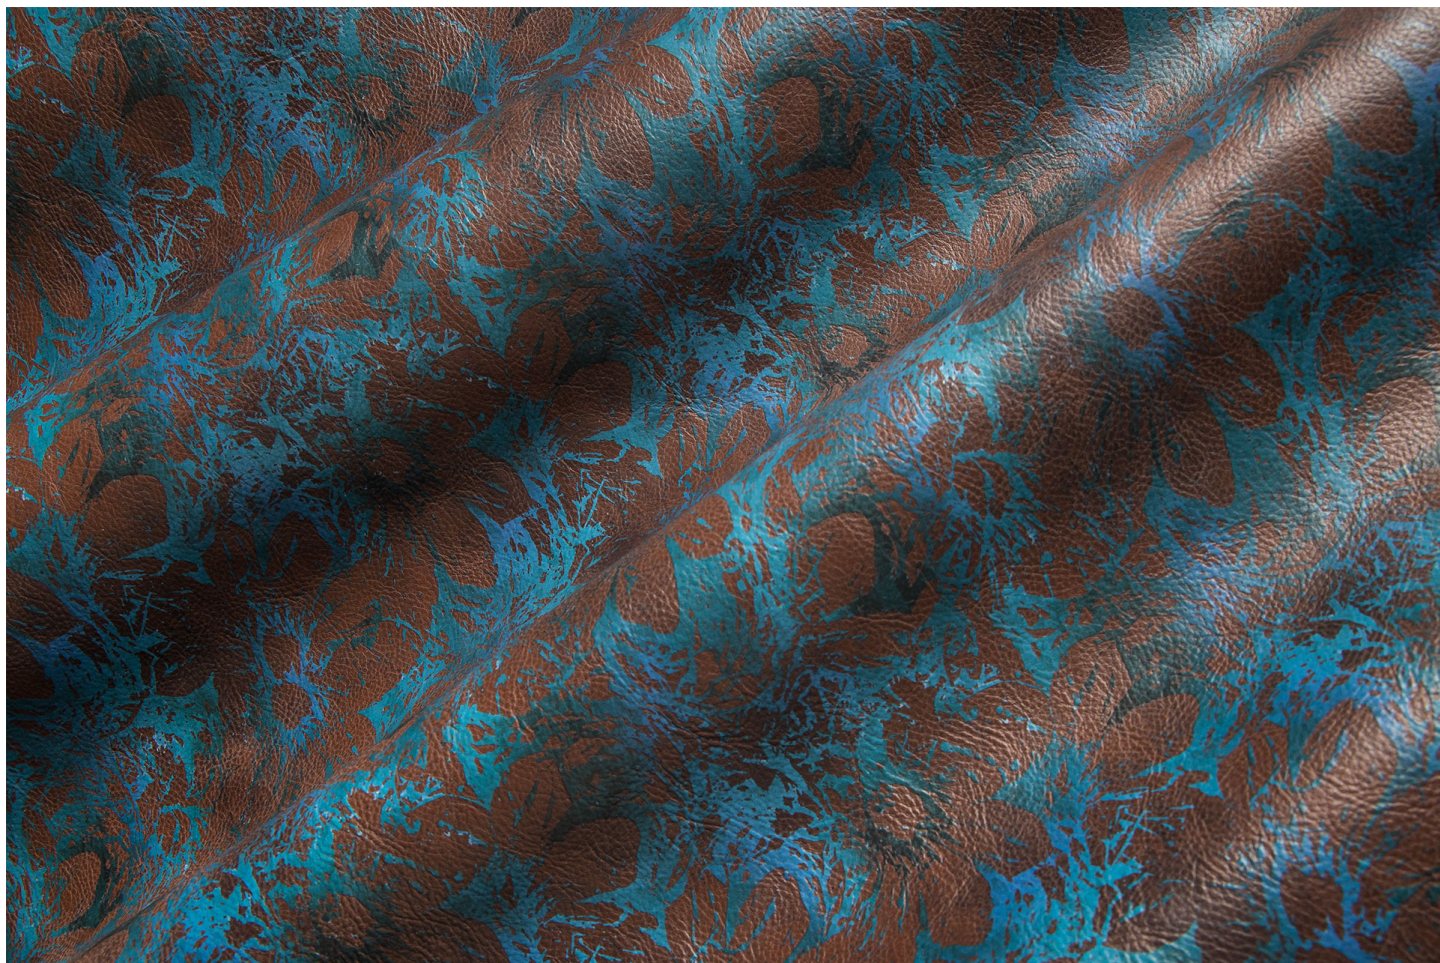

**Gaiole Visual / Gaiole Visual - 208**

Completely vegetable tanning, soft-hand, wax effect. Digital print, hand-padded effect.

**LEATHER**  
Shoulder

**THICKNESS**  
1.4-1.5

**APPLICATIONS**  
Belts  
Footwear  
Leathergoods

**COLORS**

Chlorophyll

Copper

Fir Green

Stone

Wine

Peacock

DISCLAIMER: I colori delle immagini di questo catalogo possono differire dalla resa su pelle. The colours of the images of this catalogue may differ from the way they appear on the leather.