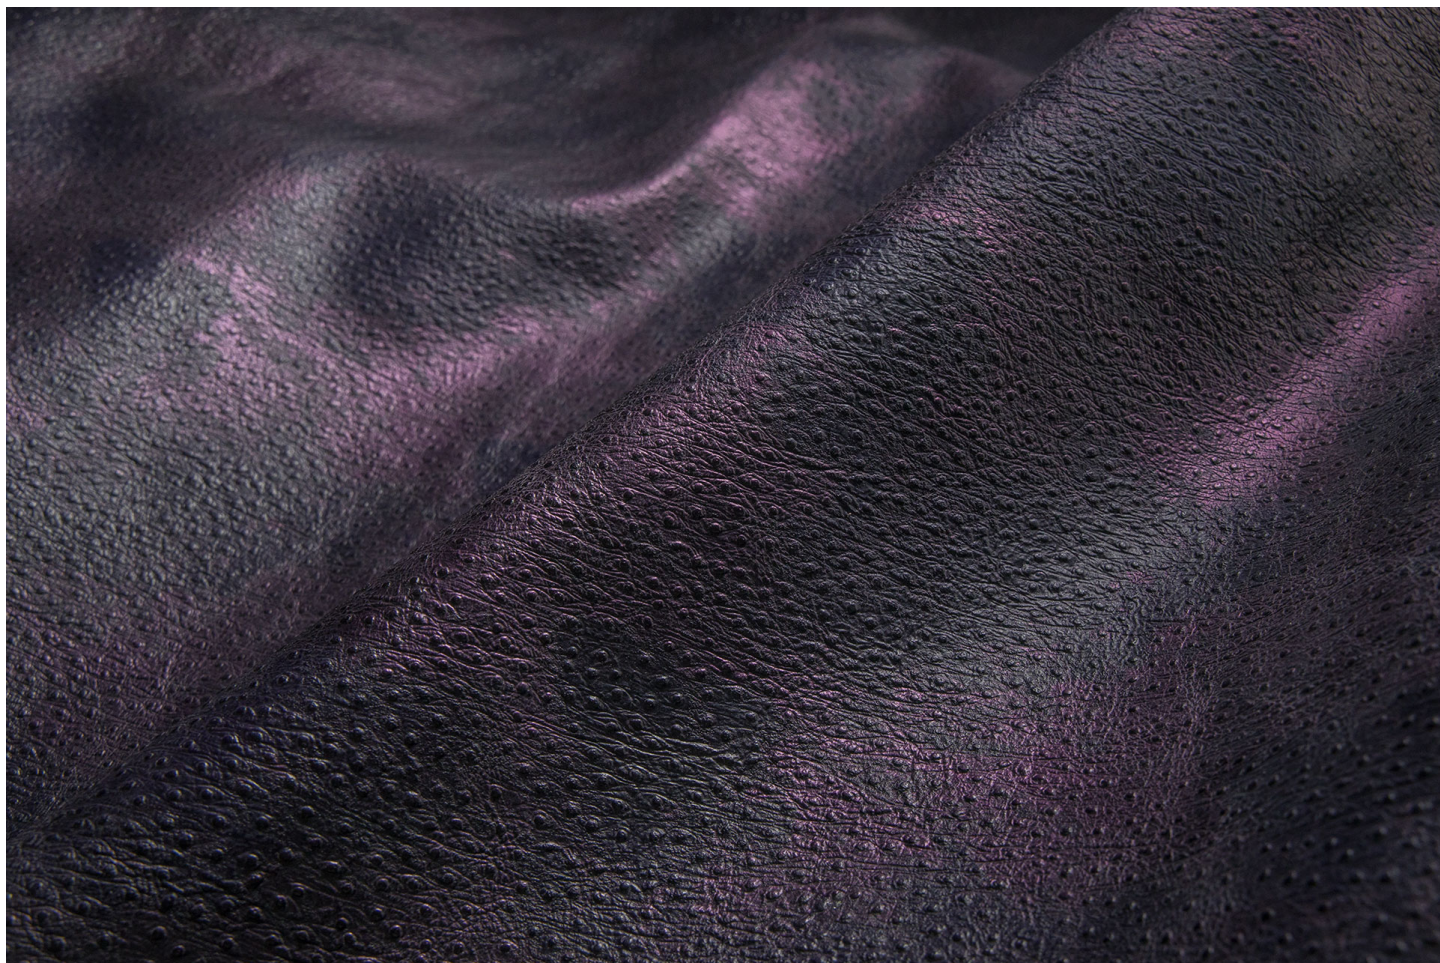

Gaiole Visual / Gaiole Visual - 210

Completely vegetable tanning, soft-hand. Digital print and metal effect

LEATHER
Shoulder

THICKNESS
1.4-1.5

APPLICATIONS
Belts
Footwear
Leathergoods

COLORS

Chlorophyll

Fir Green

Gold

Peacock

Pink Flow

Wine

DISCLAIMER: I colori delle immagini di questo catalogo possono differire dalla resa su pelle. The colours of the images of this catalogue may differ from the way they appear on the leather.