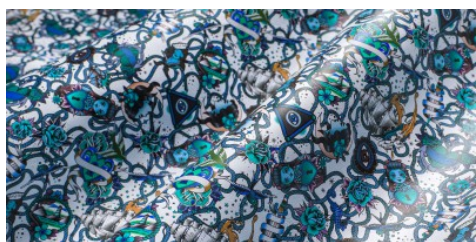

Gaiole Visual / Gaiole Visual - 211

Completely vegetable tanning, semi-rigid hand. Digital print.

LEATHER
Shoulder

THICKNESS
1.3-1.5

APPLICATIONS
Belts
Footwear
Leathergoods

COLORS

Copper

Coral

Gold

Peacock

Pink Flow

Seppia

DISCLAIMER: I colori delle immagini di questo catalogo possono differire dalla resa su pelle. The colours of the images of this catalogue may differ from the way they appear on the leather.