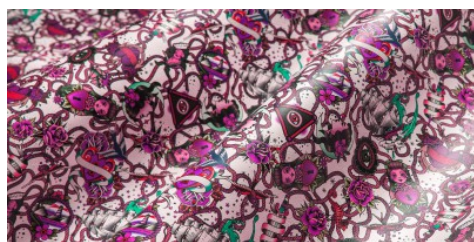

Gaiole Visual / Gaiole Visual - 211

Completely vegetable tanning, semi-rigid hand. Digital print.

LEATHER
Shoulder

THICKNESS
1.3-1.5

APPLICATIONS
Belts
Footwear
Leathergoods

COLORS

Copper

Coral

Gold

Peacock

Pink Flow

Seppia

DISCLAIMER: I colori delle immagini di questo catalogo possono differire dalla resa su pelle. The colours of the images of this catalogue may differ from the way they appear on the leather.