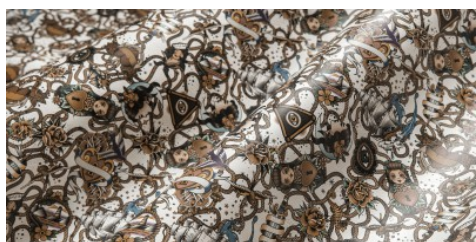

Gaiole Visual / Gaiole Visual - 211

Completely vegetable tanning, semi-rigid hand. Digital print.

LEATHER
Shoulder

THICKNESS
1.3-1.5

APPLICATIONS
Belts
Footwear
Leathergoods

COLORS

Copper

Coral

Gold

Peacock

Pink Flow

Seppia

DISCLAIMER: I colori delle immagini di questo catalogo possono differire dalla resa su pelle. The colours of the images of this catalogue may differ from the way they appear on the leather.