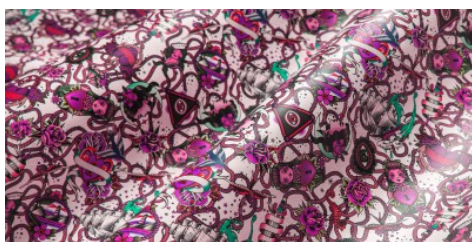

Gaiole Visual / Gaiole Visual - 211

Completely vegetable tanning, semi-rigid hand. Digital print.

LEATHER
Shoulder

THICKNESS
1.3-1.5

APPLICATIONS
Belts
Footwear
Leathergoods

COLORS

Copper

Coral

Gold

Peacock

Pink Flow

Seppia

DISCLAIMER: I colori delle immagini di questo catalogo possono differire dalla resa su pelle. The colours of the images of this catalogue may differ from the way they appear on the leather.