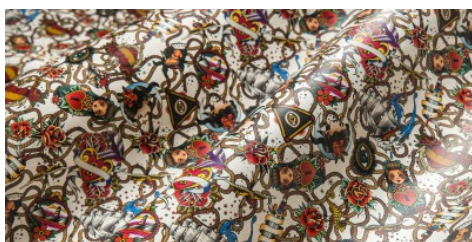

Gaiole Visual / Gaiole Visual - 211

Completely vegetable tanning, semi-rigid hand. Digital print.

LEATHER
Shoulder

THICKNESS
1.3-1.5

APPLICATIONS
Belts
Footwear
Leathergoods

COLORS

Copper

Coral

Gold

Peacock

Pink Flow

Seppia

DISCLAIMER: I colori delle immagini di questo catalogo possono differire dalla resa su pelle. The colours of the images of this catalogue may differ from the way they appear on the leather.