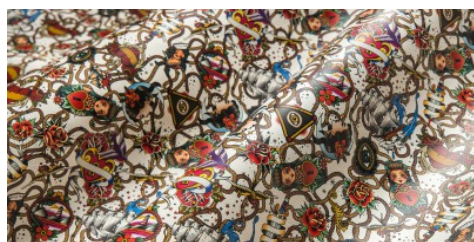

Gaiole Visual / Gaiole Visual - 211

Completely vegetable tanning, semi-rigid hand. Digital print.

LEATHER
Shoulder

THICKNESS
1.3-1.5

APPLICATIONS
Belts
Footwear
Leathergoods

COLORS

Copper

Coral

Gold

Peacock

Pink Flow

Seppia

DISCLAIMER: I colori delle immagini di questo catalogo possono differire dalla resa su pelle. The colours of the images of this catalogue may differ from the way they appear on the leather.