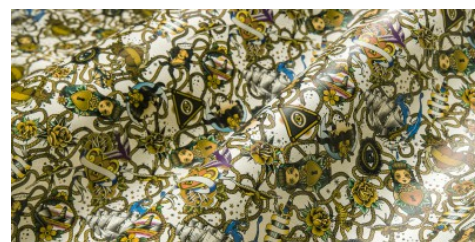

Gaiole Visual / Gaiole Visual - 211

Completely vegetable tanning, semi-rigid hand. Digital print.

LEATHER
Shoulder

THICKNESS
1.3-1.5

APPLICATIONS
Belts
Footwear
Leathergoods

COLORS

Copper

Coral

Gold

Peacock

Pink Flow

Seppia

DISCLAIMER: I colori delle immagini di questo catalogo possono differire dalla resa su pelle. The colours of the images of this catalogue may differ from the way they appear on the leather.