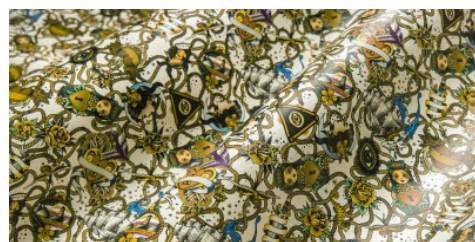

Gaiole Visual / Gaiole Visual - 211

Completely vegetable tanning, semi-rigid hand. Digital print.

LEATHER
Shoulder

THICKNESS
1.3-1.5

APPLICATIONS
Belts
Footwear
Leathergoods

COLORS

Copper

Coral

Gold

Peacock

Pink Flow

Seppia

DISCLAIMER: I colori delle immagini di questo catalogo possono differire dalla resa su pelle. The colours of the images of this catalogue may differ from the way they appear on the leather.