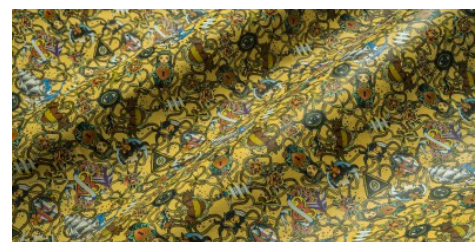

Gaiole Visual / Gaiole Visual - 212

Completely vegetable tanning, soft-hand. Digital print.

LEATHER
Shoulder

THICKNESS
1.3-1.5

APPLICATIONS
Belts
Footwear
Leathergoods

COLORS

Chlorophyll

Coral

Gold

Peach

Pink Flow

Sky

DISCLAIMER: I colori delle immagini di questo catalogo possono differire dalla resa su pelle. The colours of the images of this catalogue may differ from the way they appear on the leather.