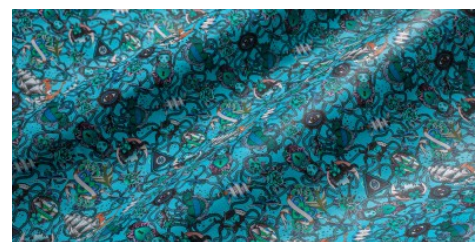

Gaiole Visual / Gaiole Visual - 212

Completely vegetable tanning, soft-hand. Digital print.

LEATHER
Shoulder

THICKNESS
1.3-1.5

APPLICATIONS
Belts
Footwear
Leathergoods

COLORS

Chlorophyll

Coral

Gold

Peach

Pink Flow

Sky

DISCLAIMER: I colori delle immagini di questo catalogo possono differire dalla resa su pelle. The colours of the images of this catalogue may differ from the way they appear on the leather.