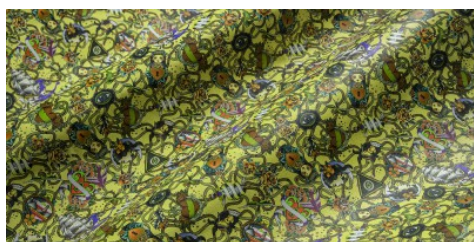

Gaiole Visual / Gaiole Visual - 212

Completely vegetable tanning, soft-hand. Digital print.

LEATHER
Shoulder

THICKNESS
1.3-1.5

APPLICATIONS
Belts
Footwear
Leathergoods

COLORS

Chlorophyll

Coral

Gold

Peach

Pink Flow

Sky

DISCLAIMER: I colori delle immagini di questo catalogo possono differire dalla resa su pelle. The colours of the images of this catalogue may differ from the way they appear on the leather.