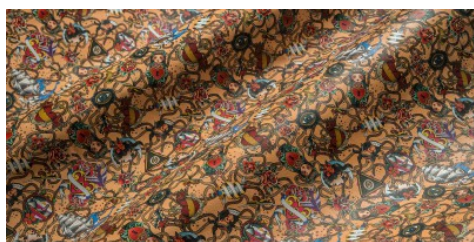

Gaiole Visual / Gaiole Visual - 212

Completely vegetable tanning, soft-hand. Digital print.

LEATHER
Shoulder

THICKNESS
1.3-1.5

APPLICATIONS
Belts
Footwear
Leathergoods

COLORS

Chlorophyll

Coral

Gold

Peach

Pink Flow

Sky

DISCLAIMER: I colori delle immagini di questo catalogo possono differire dalla resa su pelle. The colours of the images of this catalogue may differ from the way they appear on the leather.