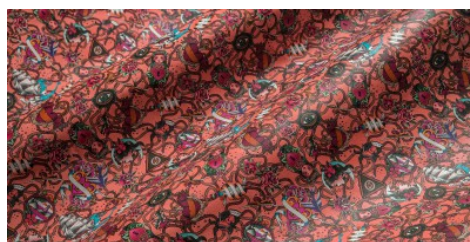

Gaiole Visual / Gaiole Visual - 212

Completely vegetable tanning, soft-hand. Digital print.

LEATHER
Shoulder

THICKNESS
1.3-1.5

APPLICATIONS
Belts
Footwear
Leathergoods

COLORS

Chlorophyll

Coral

Gold

Peach

Pink Flow

Sky

DISCLAIMER: I colori delle immagini di questo catalogo possono differire dalla resa su pelle. The colours of the images of this catalogue may differ from the way they appear on the leather.