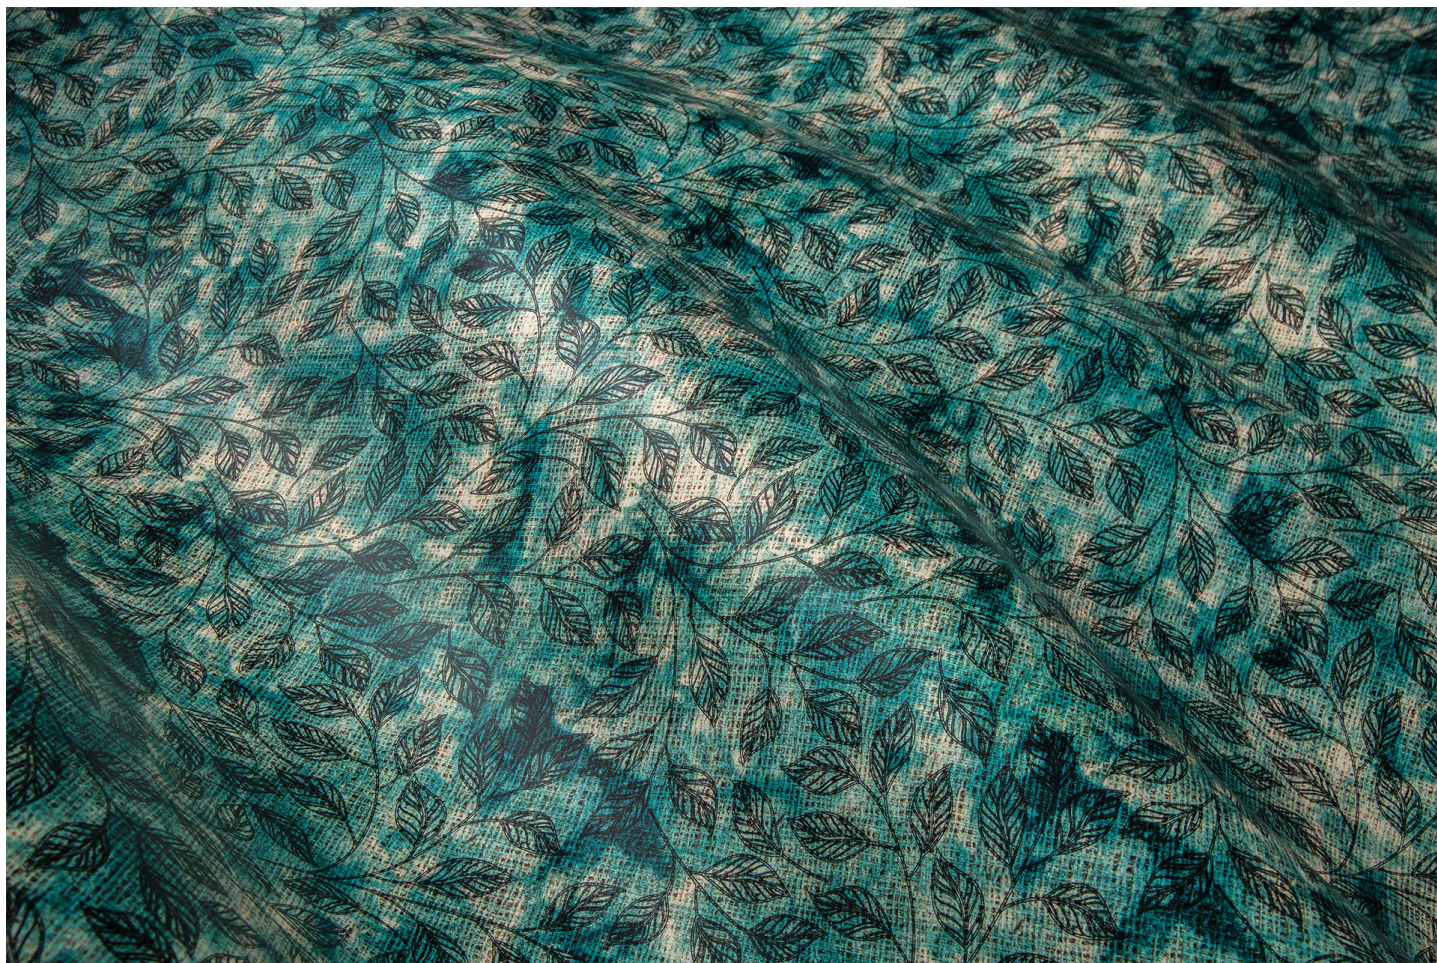

**Gaiole Visual / Gaiole Visual - 214**

Completely vegetable tanning, semi-rigid hand. Digital print, hemp effect, hand-padded.

**LEATHER**  
Shoulder

**THICKNESS**  
1.3-1.5

**APPLICATIONS**  
Belts  
Footwear  
Leathergoods

**COLORS**

Chlorophyll

Coral

Ocean

Peacock

Pink Flow

Seppia

DISCLAIMER: I colori delle immagini di questo catalogo possono differire dalla resa su pelle. The colours of the images of this catalogue may differ from the way they appear on the leather.