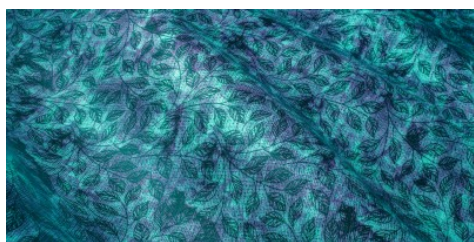

**Gaiole Visual / Gaiole Visual - 214**

Completely vegetable tanning, semi-rigid hand. Digital print, hemp effect, hand-padded.

**LEATHER**  
Shoulder

**THICKNESS**  
1.3-1.5

**APPLICATIONS**  
Belts  
Footwear  
Leathergoods

**COLORS**

Chlorophyll

Coral

Ocean

Peacock

Pink Flow

Seppia

DISCLAIMER: I colori delle immagini di questo catalogo possono differire dalla resa su pelle. The colours of the images of this catalogue may differ from the way they appear on the leather.