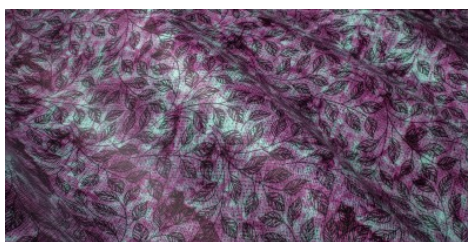

**Gaiole Visual / Gaiole Visual - 214**

Completely vegetable tanning, semi-rigid hand. Digital print, hemp effect, hand-padded.

**LEATHER**  
Shoulder

**THICKNESS**  
1.3-1.5

**APPLICATIONS**  
Belts  
Footwear  
Leathergoods

**COLORS**

Chlorophyll

Coral

Ocean

Peacock

Pink Flow

Seppia

DISCLAIMER: I colori delle immagini di questo catalogo possono differire dalla resa su pelle. The colours of the images of this catalogue may differ from the way they appear on the leather.