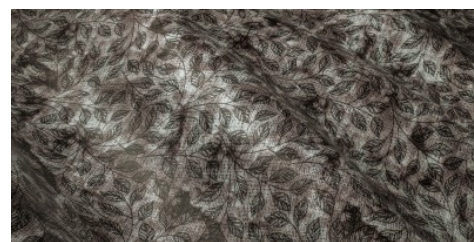

**Gaiole Visual / Gaiole Visual - 214**

Completely vegetable tanning, semi-rigid hand. Digital print, hemp effect, hand-padded.

**LEATHER**  
Shoulder

**THICKNESS**  
1.3-1.5

**APPLICATIONS**  
Belts  
Footwear  
Leathergoods

**COLORS**

Chlorophyll

Coral

Ocean

Peacock

Pink Flow

Seppia

DISCLAIMER: I colori delle immagini di questo catalogo possono differire dalla resa su pelle. The colours of the images of this catalogue may differ from the way they appear on the leather.