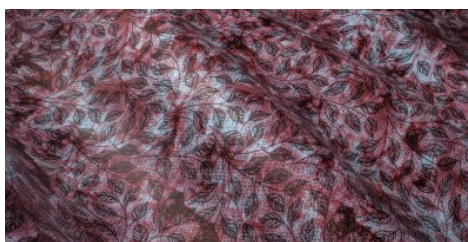

**Gaiole Visual / Gaiole Visual - 214**

Completely vegetable tanning, semi-rigid hand. Digital print, hemp effect, hand-padded.

**LEATHER**  
Shoulder

**THICKNESS**  
1.3-1.5

**APPLICATIONS**  
Belts  
Footwear  
Leathergoods

**COLORS**

Chlorophyll

Coral

Ocean

Peacock

Pink Flow

Seppia

DISCLAIMER: I colori delle immagini di questo catalogo possono differire dalla resa su pelle. The colours of the images of this catalogue may differ from the way they appear on the leather.